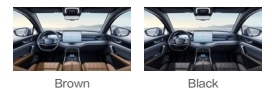

Interior Color Options

Notice
Specs updated: August 2023