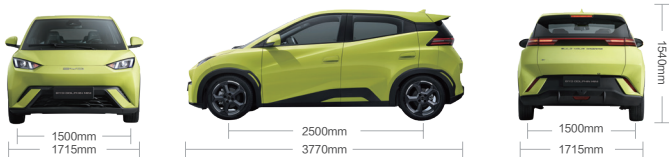

Dimensions:

Color Options