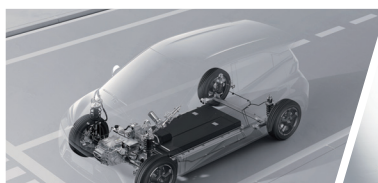

BYD DOLPHIN MINI

100% ELECTRIC HATCHBACK
FUNCTIONAL, EFFICIENT, FUN

380KM NEDC Range

Ocean Chic Cabin

Optimized Interior Space

BYD Intelligent Cockpit System

e-Platform 3.0

Ultra-Safe Blade Battery